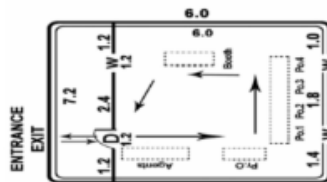

Nazri Naksha

Google Map View

Polling Station Building Front View

Polling Station Front View

Cad View

Minimum Basic Facility (Phone ✓)	Water	Ramp	Plug Points	Toilet	Healthcare
	✓	✓	✓	✓	✓

Key MAP View