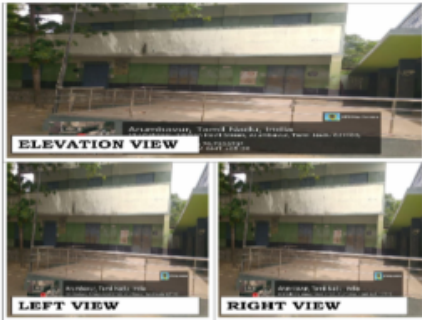

Polling Station Building Front View