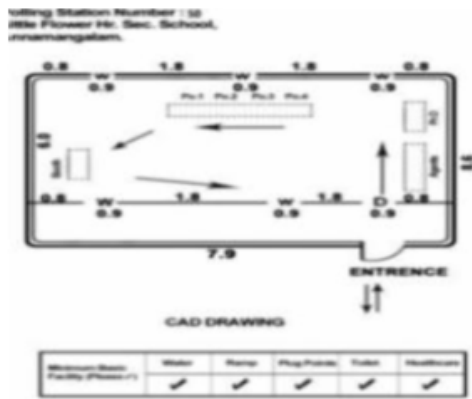

Nazri Naksha

Google Map View

Polling Station Building Front View

Polling Station Front View

Cad View

Key MAP View