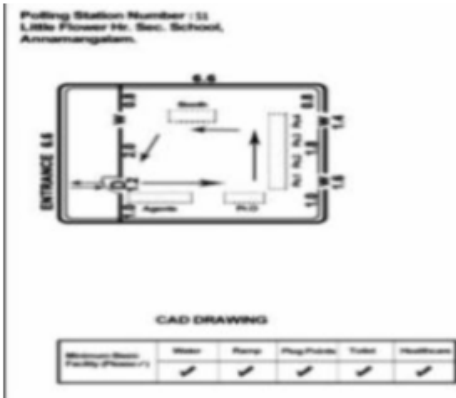

Nazri Naksha

Google Map View

Polling Station Building Front View

Polling Station Front View

Cad View

Key MAP View