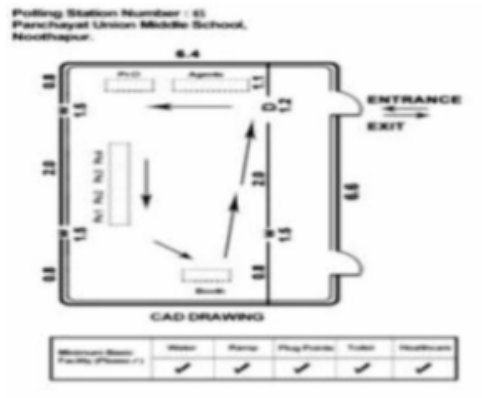

Nazri Naksha

Google Map View

Polling Station Building Front View

Polling Station Front View

Cad View

Key MAP View