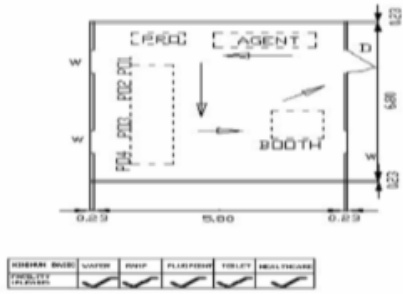

Nazri Naksha

Google Map View

Polling Station Building Front View

Polling Station Front View

Cad View

Key MAP View