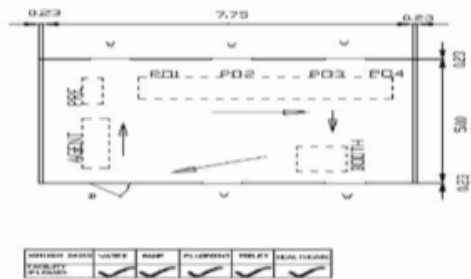

Nazri Naksha

Google Map View

Polling Station Building Front View

Polling Station Front View

Cad View

Key MAP View