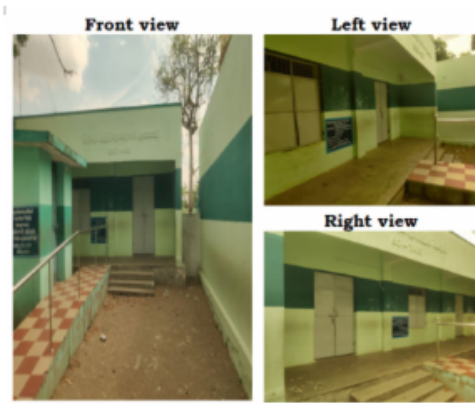

Polling Station Building Front View