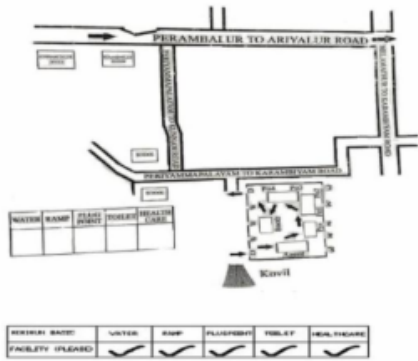

Nazri Naksha

Google Map View

Polling Station Building Front View

Polling Station Front View

Cad View

Key MAP View