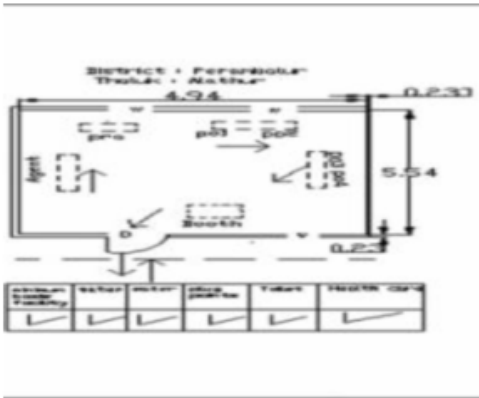

Nazri Naksha

Google Map View

Polling Station Building Front View

Polling Station Front View

Cad View

Key MAP View