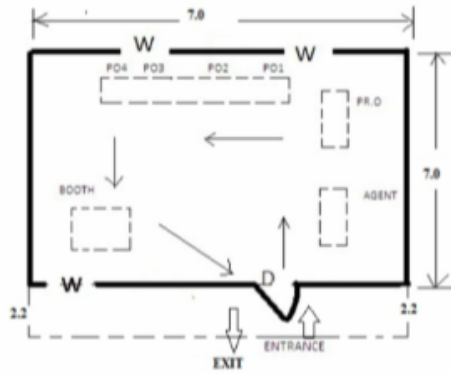

Nazri Naksha

Google Map View

Polling Station Building Front View

Polling Station Front View

Cad View

Key MAP View