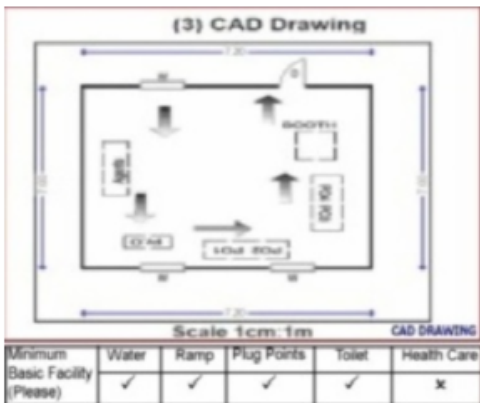

Nazri Naksha

Google Map View

Polling Station Building Front View

Polling Station Front View

Cad View

Key MAP View