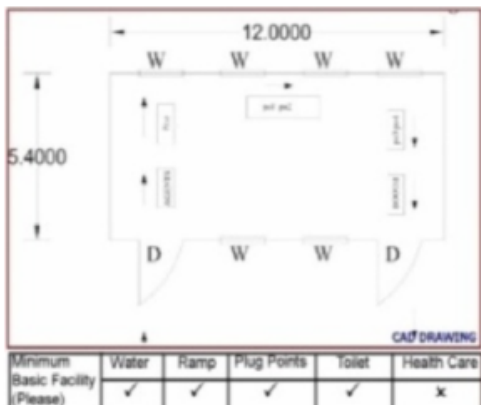

Nazri Naksha

Google Map View

Polling Station Building Front View

Polling Station Front View

Cad View

Key MAP View