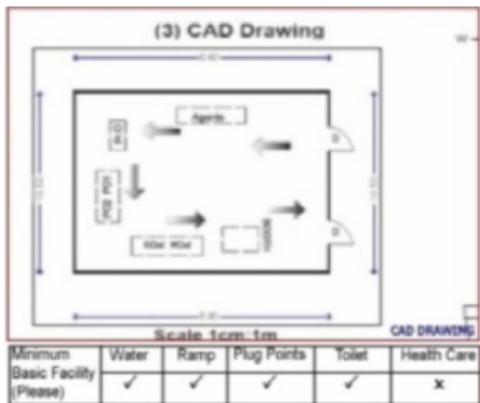

Nazri Naksha

Google Map View

Polling Station Building Front View

Polling Station Front View

Cad View

Key MAP View