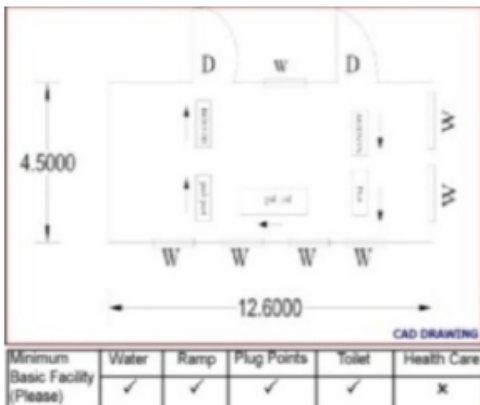

Nazri Naksha

Google Map View

Polling Station Building Front View

Polling Station Front View

Cad View

Key MAP View