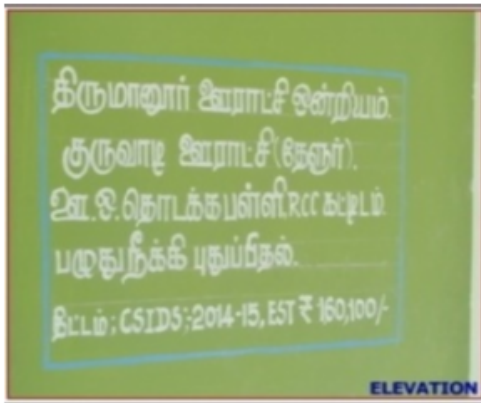

Polling Station Building Front View