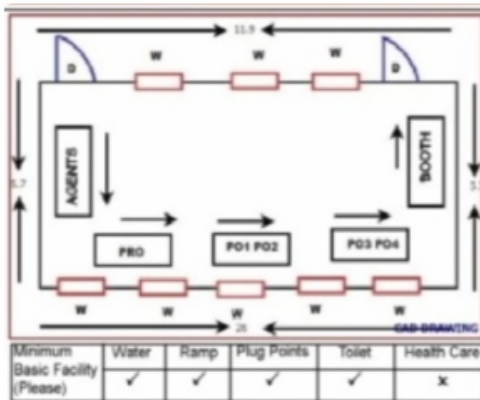

Nazri Naksha

Google Map View

Polling Station Building Front View

Polling Station Front View

Cad View

Key MAP View