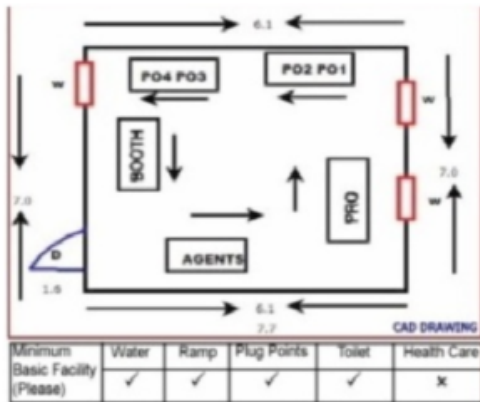

Nazri Naksha

Google Map View

Polling Station Building Front View

Polling Station Front View

Cad View

Key MAP View