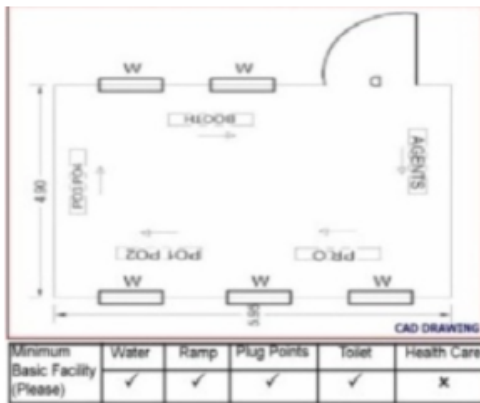

Nazri Naksha

Google Map View

Polling Station Building Front View

Polling Station Front View

Cad View

Key MAP View