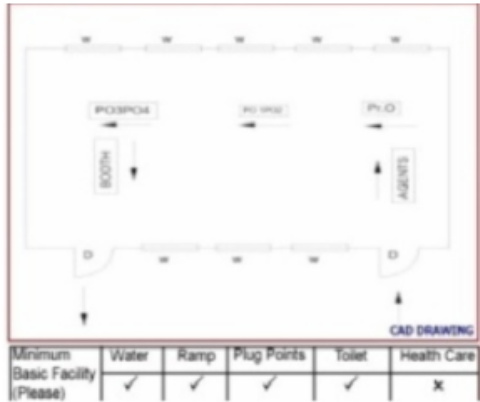

Polling Station Front View

Cad View