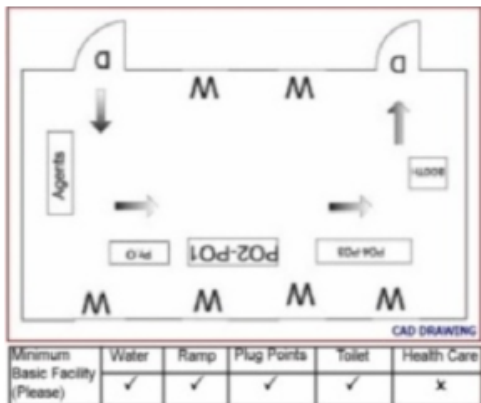

Nazri Naksha

Google Map View

Polling Station Building Front View

Polling Station Front View

Cad View

Key MAP View