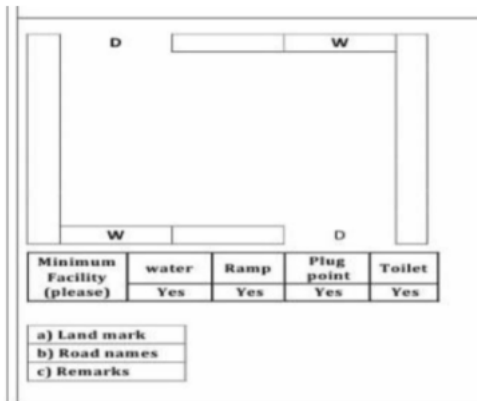

Nazri Naksha

Google Map View

Polling Station Building Front View

Polling Station Front View

Cad View

Key MAP View