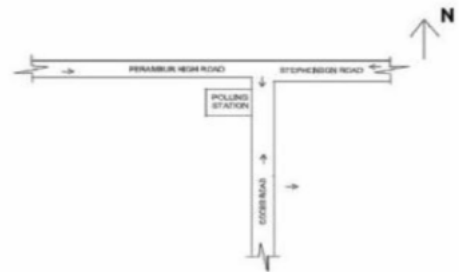

வாக்காளர் பதிவு அலுவலரின்
கையொப்பம்

Nazri Naksha

Google Map View

Polling Station Building Front View

Polling Station Front View

Cad View

Key MAP View

| | | | | |
|---|--------------|-------------|-------------------|---------------|
| | | | | |
| Minimum Facility (please) | water | Ramp | Plug point | Toilet |
| | Yes | Yes | Yes | Yes |
| a) Land mark b) Road names c) Remarks | | | | |