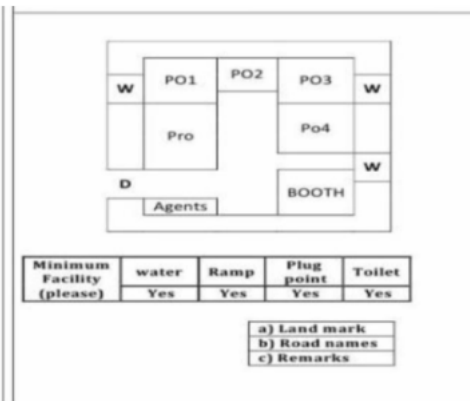

Nazri Naksha

Google Map View

Polling Station Building Front View

Polling Station Front View

Cad View

Key MAP View