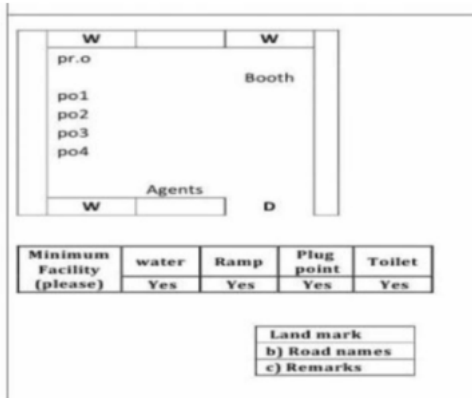

Nazri Naksha

Google Map View

Polling Station Building Front View

Polling Station Front View

Cad View

Key MAP View