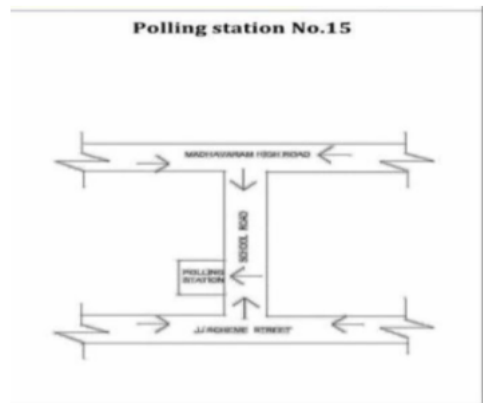

Cad View

Key MAP View

W		W		
BOOTH		PO4		
		PO3		
AGENTS		PO2		
	PRO	PO1		
D		W		

Minimum Facility (please)	water	Ramp	Plug point	Toilet
	Yes	Yes	Yes	Yes

a) Land mark
b) Road names
c) Remarks