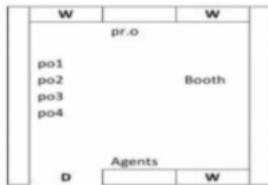

Cad View

Minimum Facility(please)	water	Ramp	Plug point	Toilet	Healthcare
	Yes	yes	yes	yes	yes