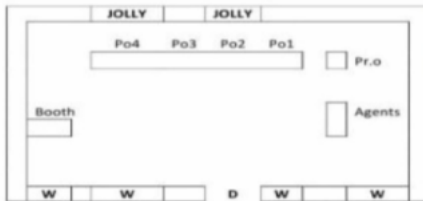

Google Map View

Polling Station Building Front View

Polling Station Front View

Cad View

Minimum Facility(please)	water	Ramp	Plug point	Toilet	Healthcare
	Yes	yes	yes	yes	yes

Key MAP View

- (a) Landmarks
- (b) Road Names
- (c) remarks