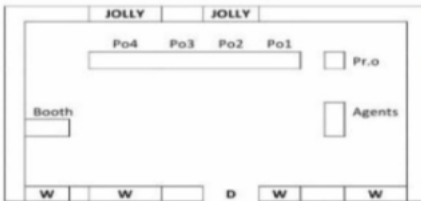

Google Map View

Polling Station Building Front View

Polling Station Front View

Cad View

Key MAP View

Minimum Facility(please)	water	Ramp	Plug point	Toilet	Healthcare
	Yes	yes	yes	yes	yes

- (a) Landmarks
- (b) Road Names
- (c) remarks