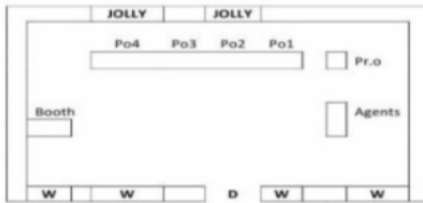

Google Map View

Polling Station Building Front View

Polling Station Front View

Cad View

Minimum Facility(please )	water	Ramp	Plug point	Toilet	Healthcare
	Yes	yes	yes	yes	yes

Key MAP View

- (a) Landmarks
- (b) Road Names
- (c) remarks