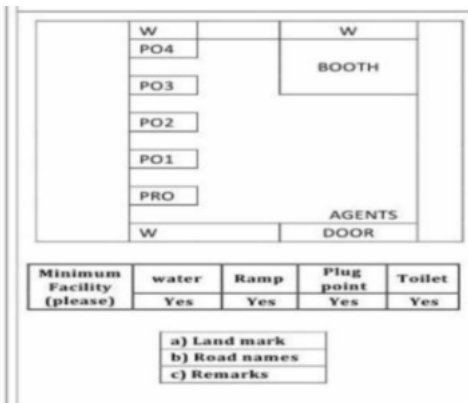

Nazri Naksha

Google Map View

Polling Station Building Front View

Polling Station Front View

Cad View

Key MAP View