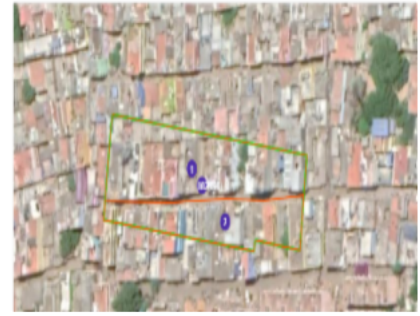

Nazri Naksha

Google Map View