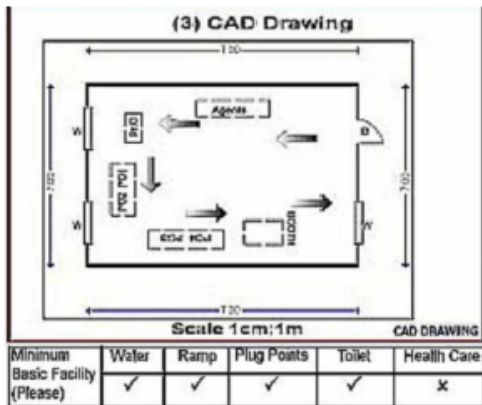

Nazri Naksha

Google Map View

Polling Station Building Front View

Polling Station Front View

Cad View

Key MAP View