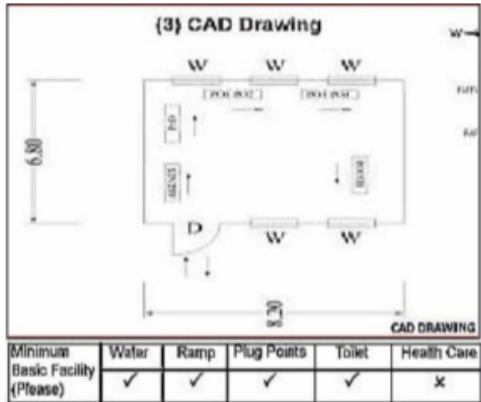

Nazri Naksha

Google Map View

Polling Station Building Front View

Polling Station Front View

Cad View

Key MAP View