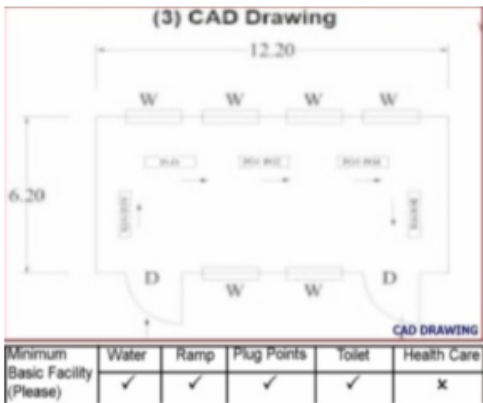

Nazri Naksha

Google Map View

Polling Station Building Front View

Polling Station Front View

Cad View

Key MAP View