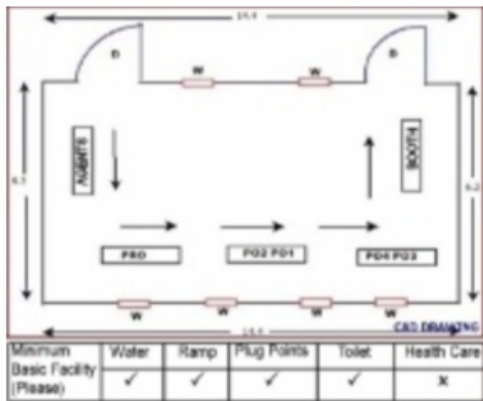

Nazri Naksha

Google Map View

Polling Station Building Front View

Polling Station Front View

Cad View

Key MAP View