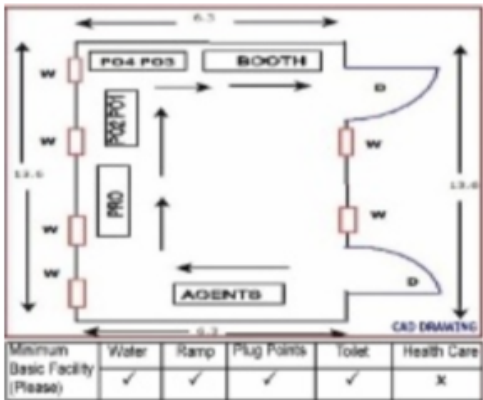

Nazri Naksha

Google Map View

Polling Station Building Front View

Polling Station Front View

Cad View

Key MAP View