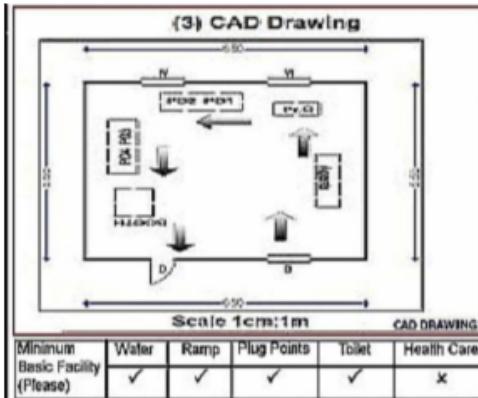

Nazri Naksha

Google Map View

Polling Station Building Front View

Polling Station Front View

Cad View

Key MAP View