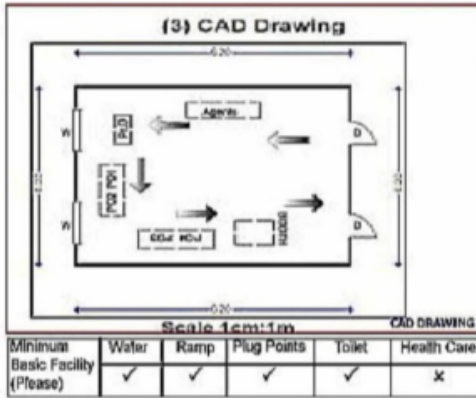

Nazri Naksha

Google Map View

Polling Station Building Front View

Polling Station Front View

Cad View

Key MAP View