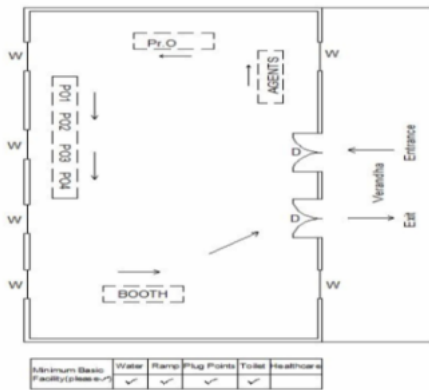

Nazri Naksha

Google Map View

Polling Station Building Front View

Polling Station Front View

Cad View

Key MAP View