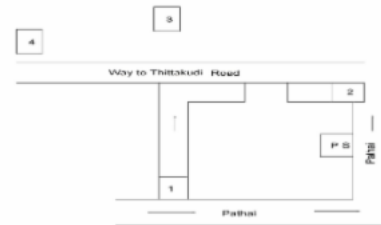

Key MAP View

1. Veterinary Hospital
2. Library
3. Mariyamman kovil
4. Hospital