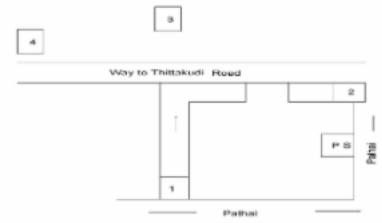

Key MAP View

1. Veterinary Hospital
2. Library
3. Mariyamman kovil
4. Hospital