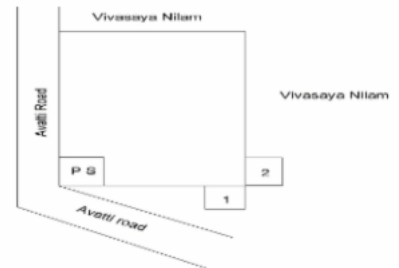

Key MAP View

1. Library
2. Angan vadi malayam