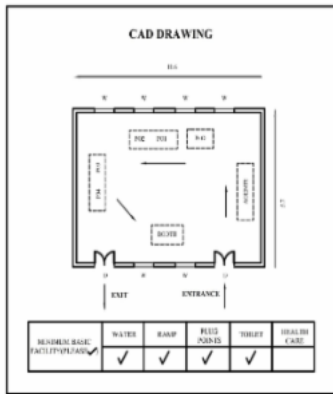

Nazri Naksha

Google Map View

Polling Station Building Front View

Polling Station Front View

Cad View

Key MAP View

1. Library
2. Angan vadi malayam