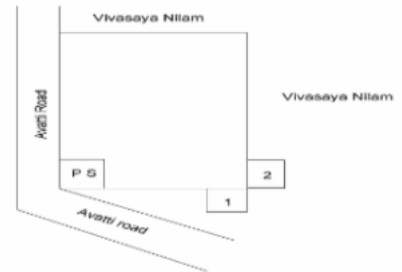

Key MAP View

1. Library
2. Angan vadi maiyam