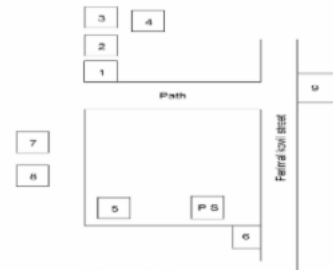

Key MAP View

1. Amman kovil
2. Union Office
3. Childrens welfare
4. Panchayat Union elementary school
5. Ration shop
6. sivan kovil
7. 7, 8. Kudi orupu part
9. Union Office