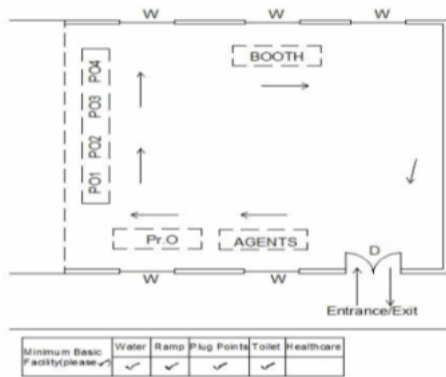

Nazri Naksha

Google Map View

Polling Station Building Front View

Polling Station Front View

Cad View

Key MAP View