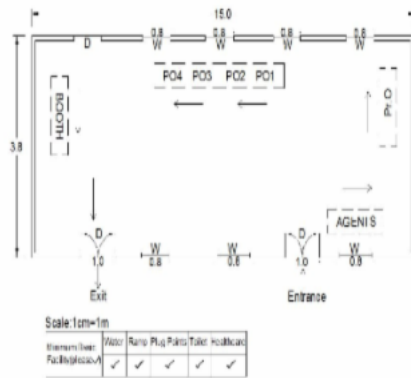

Nazri Naksha

Google Map View

Polling Station Building Front View

Polling Station Front View

Cad View

Key MAP View