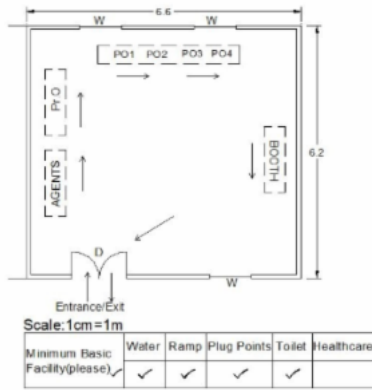

Nazri Naksha

Google Map View

Polling Station Building Front View

Polling Station Front View

Cad View

Key MAP View