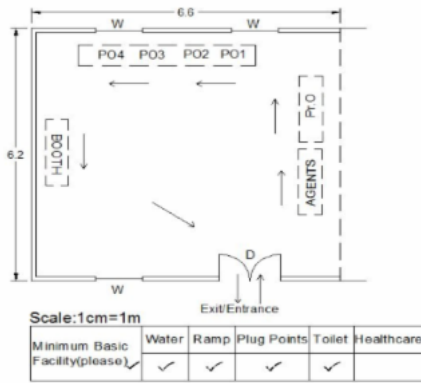

Nazri Naksha

Google Map View

Polling Station Building Front View

Polling Station Front View

Cad View

Key MAP View