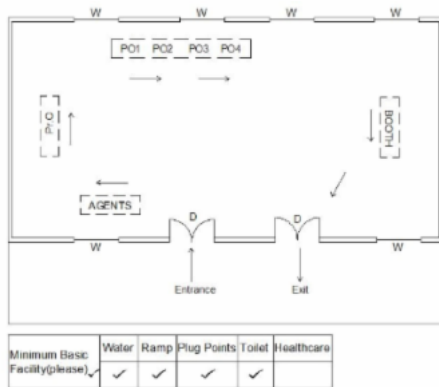

Nazri Naksha

Google Map View

Polling Station Building Front View

Polling Station Front View

Cad View

Key MAP View